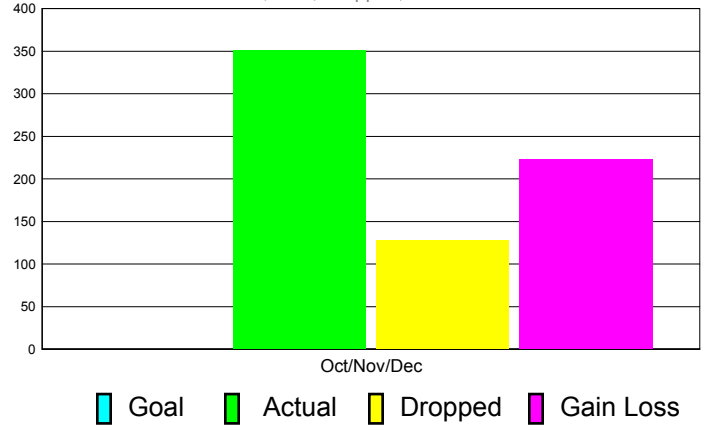

Membership Results 2011-2012

Goal, New, Dropped, Gain/Loss