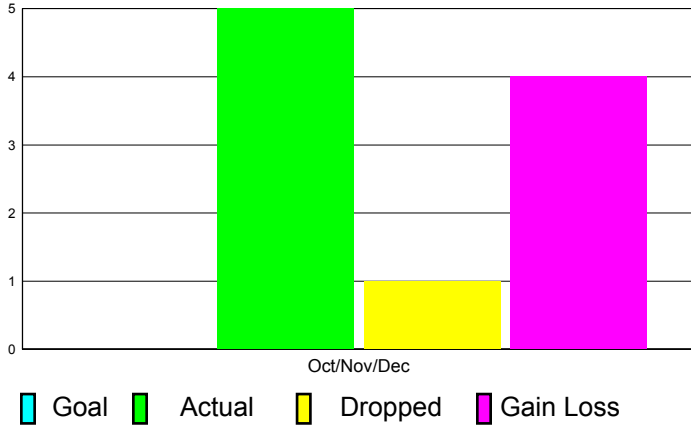

GMT Reports for District (or Undistricted) **District 308 B2**

GMT: Doctor DATUK K NAGARATN. Location: REPUBLIC OF KOREA

GMT CA: 5

CLUBS

Club Results
2011-2012

Clubs
2010-2011

Month	New Club Goal	Actual New Clubs	Actual Dropped Clubs	Gain/Loss of Clubs	Gain/Loss of Clubs
Oct/Nov/Dec	0	5	1	4	-1
Totals	0	5	1	4	-1

Club Results 2011-2012

Goal, New, Dropped, Gain/Loss

Comparison of Club Gain/Loss

Current Year Compared to the Previous Year

YTD Status Quo Clubs 2010-2011

Status Quo Clubs Compared to Status Quo Members

MEMBERSHIP